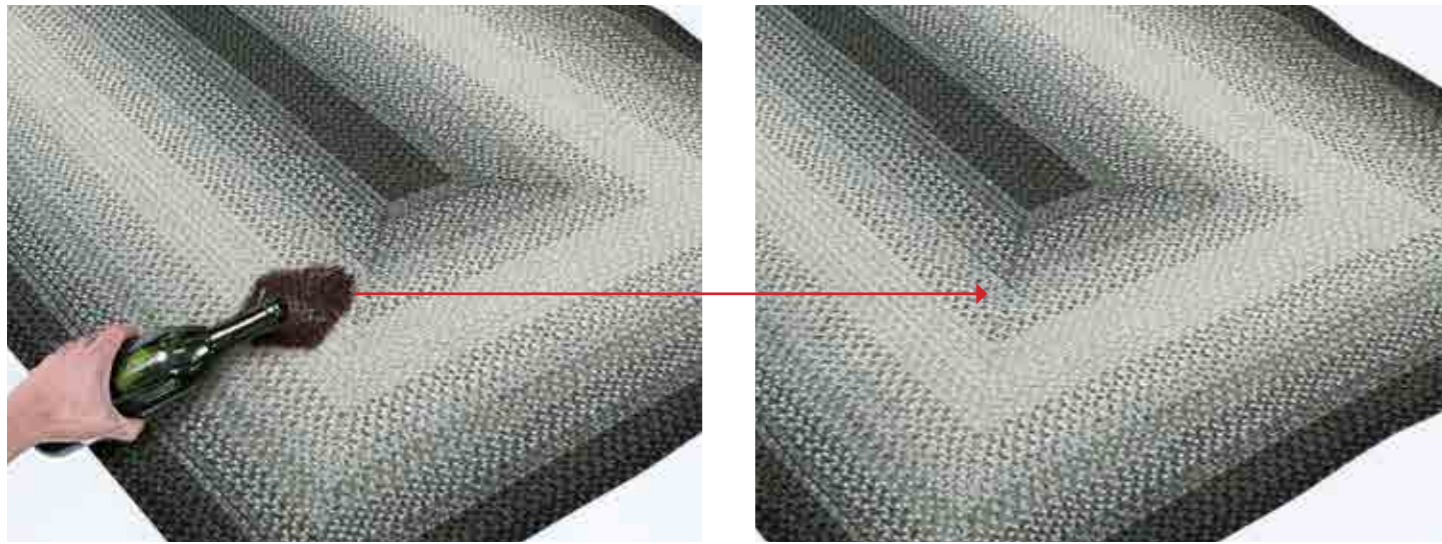

CUSTOMIZATION : Any Shape/Any Size on Order

IMPERIA

OLIVIA

OCEAN

READY SIZE : 60x150 / 90x150 /120x180 cms & Round Shape Also Available in any Sizes
CUSTOMIZATION : Any Shape/Any Size on Order

OMEGA

READY SIZE : 60x150 / 90x150 /120x180 cms & Round Shape Also Available in any Sizes
CUSTOMIZATION : Any Shape/Any Size on Order

A Wine Spill Test on OUTDOOR/INDOOR Light Weight

Wine Spill vanish in 15 seconds

A Wine Spill Test on OUTDOOR/INDOOR Heavy Weight

Wine Spill vanish in 15 seconds

Kazage offers the ultimate range in durability. Our indoor and outdoor products are perfect for Bathrooms, Doorways, Kitchens, Balconies, Beach or Swimming Pool.

CARE INSTRUCTION :

- These are easy to clean as the fibres do not hold on to dirt and stains, just hose and then lay them flat to dry or vacuum clean. They also do not mold or mildew.
- In case of a braided product, if the thread which holds the braid breaks, simply stitch with a needle & thread (trim the loose braid threads but never pull them).
- Any irregularity in colour and construction is actually a part of the home spun look. Being hand crafted, slight irregularities are inherent to all products which might be a minimal dye lot variation or a pattern repeat variation.
- Due to tight packaging the product may not be flat on unpacking. Please lay it on the opposite side from the opening direction and let it lay for little while, and it will become flat in a short time.