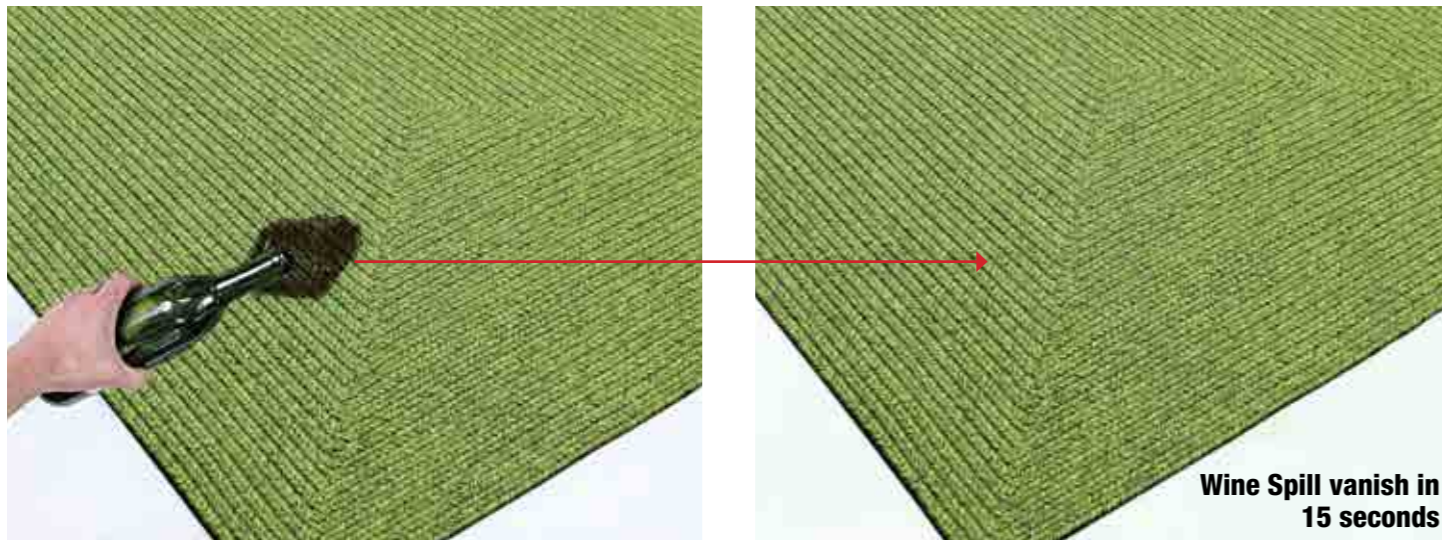

CUSTOMIZATION : Any Shape/Any Size on Order

IMPERIA

OLIVIA

OCEAN

READY SIZE : 60x150 / 90x150 /120x180 cms & Round Shape Also Available in any Sizes
CUSTOMIZATION : Any Shape/Any Size on Order

OMEGA

READY SIZE : 60x150 / 90x150 /120x180 cms & Round Shape Also Available in any Sizes
CUSTOMIZATION : Any Shape/Any Size on Order

A Wine Spill Test on OUTDOOR/INDOOR Light Weight

Wine Spill vanish in 15 seconds

A Wine Spill Test on OUTDOOR/INDOOR Heavy Weight

Wine Spill vanish in 15 seconds

Kazage offers the ultimate range in durability. Our indoor and outdoor products are perfect for Bathrooms, Doorways, Kitchens, Balconies, Beach or Swimming Pool.

CARE INSTRUCTION :

- These are easy to clean as the fibres do not hold on to dirt and stains, just hose and then lay them flat to dry or vacuum clean. They also do not mold or mildew.
- In case of a braided product, if the thread which holds the braid breaks, simply stitch with a needle & thread (trim the loose braid threads but never pull them).
- Any irregularity in colour and construction is actually a part of the home spun look. Being hand crafted, slight irregularities are inherent to all products which might be a minimal dye lot variation or a pattern repeat variation.
- Due to tight packaging the product may not be flat on unpacking. Please lay it on the opposite side from the opening direction and let it lay for little while, and it will become flat in a short time.